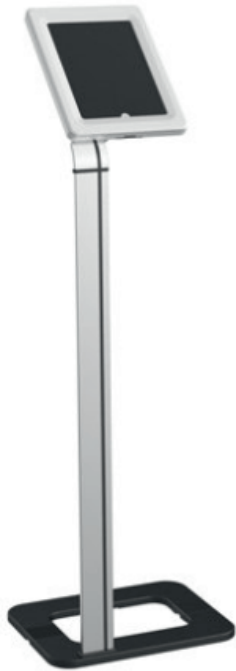

PAD15-01

- Material: Aluminum, Plastic
- Dimensions: 368x277x113mm
- Applicable Device: Universal
- Fit screen: iPad 1/2/3/4/Air, most 9.7"
- 10.1" Galaxy and other tablets
- Vesa Compatible: 75x75
- Screen rotation: 0-90°
- Anti-theft