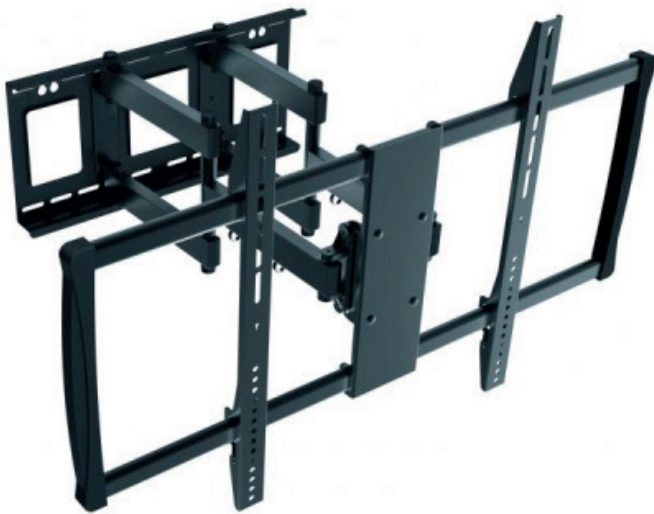

LPA37-696

- 3D Swivel Dual Arm Wall Mount.
- Suited for Most screens upto 60~100".
- Load Capacity 80 kilograms.
- Max. Vesa - 900x600
- Horizontal level adjustment +15° to -15°.
- Profile: 70~625mm.
- Swivel: +45° ~ -45°