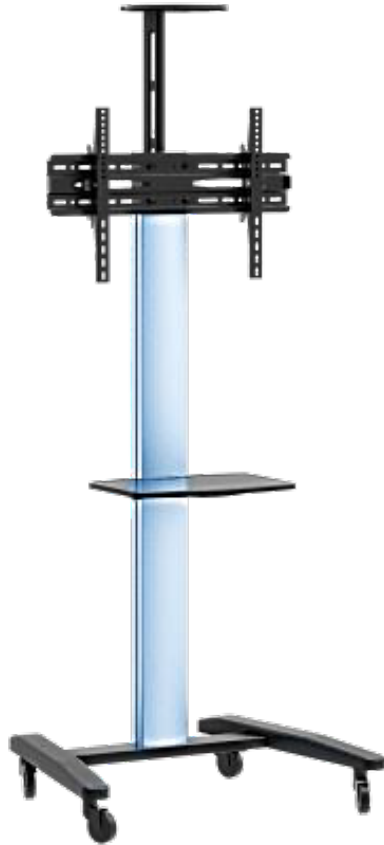

# BTCT 501

- Product Size: 800\*680\*1760mm
- Max VESA: 600\*400
- Material: High grade cold rolled steel, Aluminum tube
- Tilt Degree: -15~+15 degree
- Suitable TV Size: 30"-75"
- Loading Capacity: 50KG