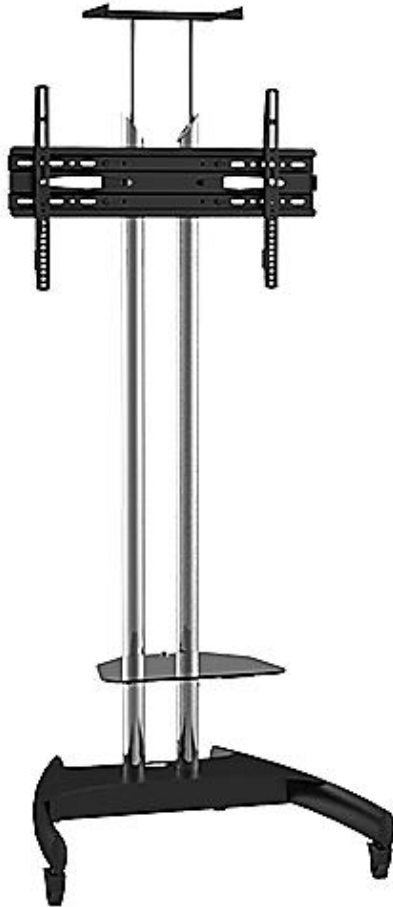

# BTCT 185S

- Material: Steel, Plastic
- Color: Black
- Surface Finish: Powder Coating
- Dimension: 710x700x2133mm
- Fit Screen Size: 37"-70"
- VESA Compatible: 600x400
- Weight Capacity : 50kg (110lbs)
- Tilt Range: +10°~-10°
- Adjustable TV Height: Yes
- AV Component Shelf: Yes
- Shelf Height Adjustable: Yes
- Weight Capacity : 10kg (22lbs)
- Camera Weight Capacity Range: 10kg
- Cable Management: Yes
- Base Type: Caster

# DIAGRAM