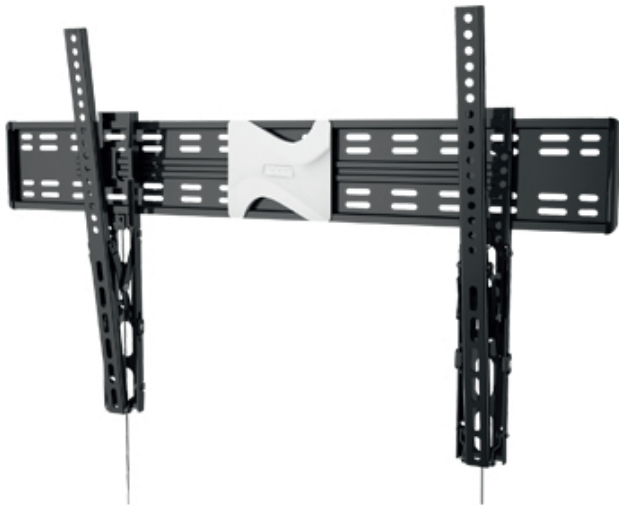

# BT-793LT

- Tilt Wall Mount BT-793LT
- Suited for Most screens 47~100"
- Load Capacity 75 kilograms
- Max. Vesa - 900x600
- Tilt - 0°~-12°
- Distance from the wall - 26 mm