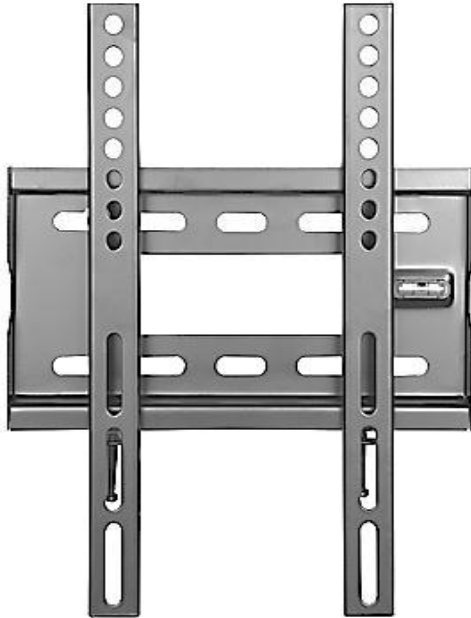

# BT 3030F

- Fixed TV wall mount
- Mounting Pattern : Universal
- Screen Size Support : 23"- 46"
- Installation : Solid wall
- Rated Weight Capacity: 45kgs
- VESA Standard: 300×300
- Profile: 28mm