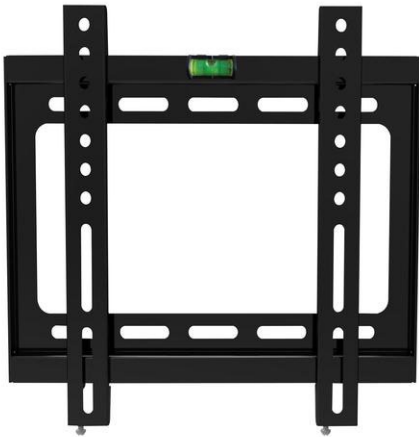

BT 20F

- Fixed TV wall mount
- Mounting Pattern : Universal
- Screen Size Support : 15° - 43°
- Installation : Solid wall
- Rated Weight Capacity: 25kgs
- VESA Standard: 200×200
- Profile: 30mm